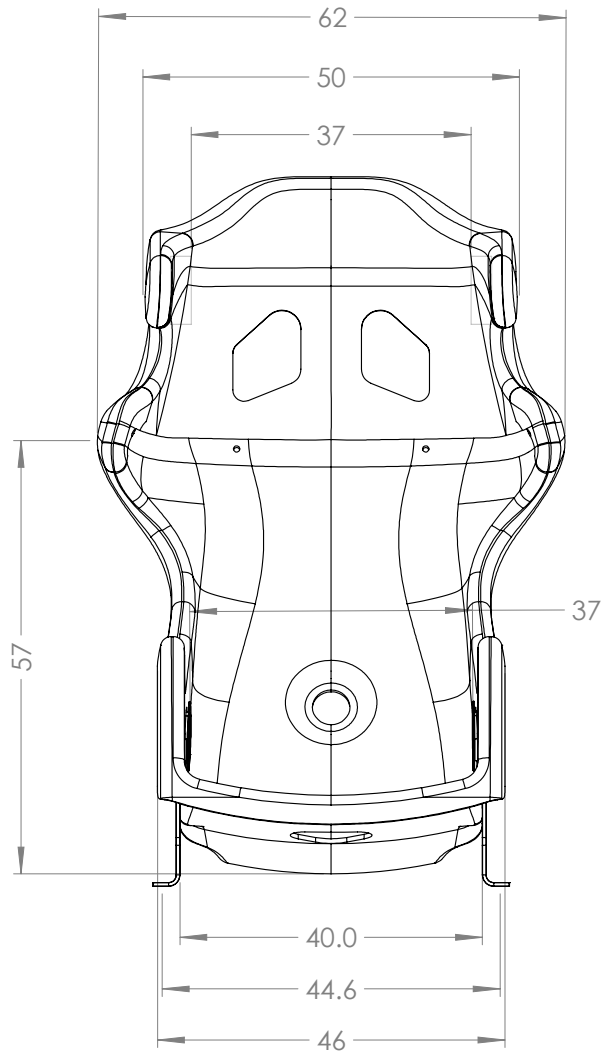

# 119 SERIES SEAT DIMENSIONS

NOT TO SCALE  
DIMENSIONS IN CM  
VERTICAL DIMENSIONS WILL VARY DEPENDING ON SEAT MOUNTING ANGLE

**RT4119HRW**

**Racetech**