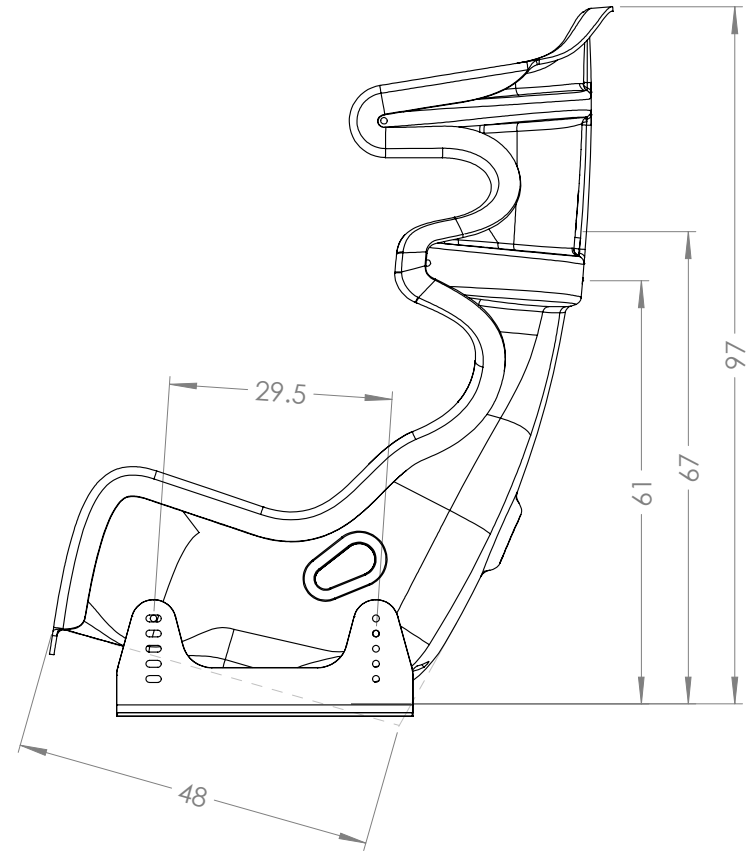

119 SERIES SEAT DIMENSIONS

NOT TO SCALE
DIMENSIONS IN CM
VERTICAL DIMENSIONS WILL VARY DEPENDING ON SEAT MOUNTING ANGLE

RT4119THR

Racetech