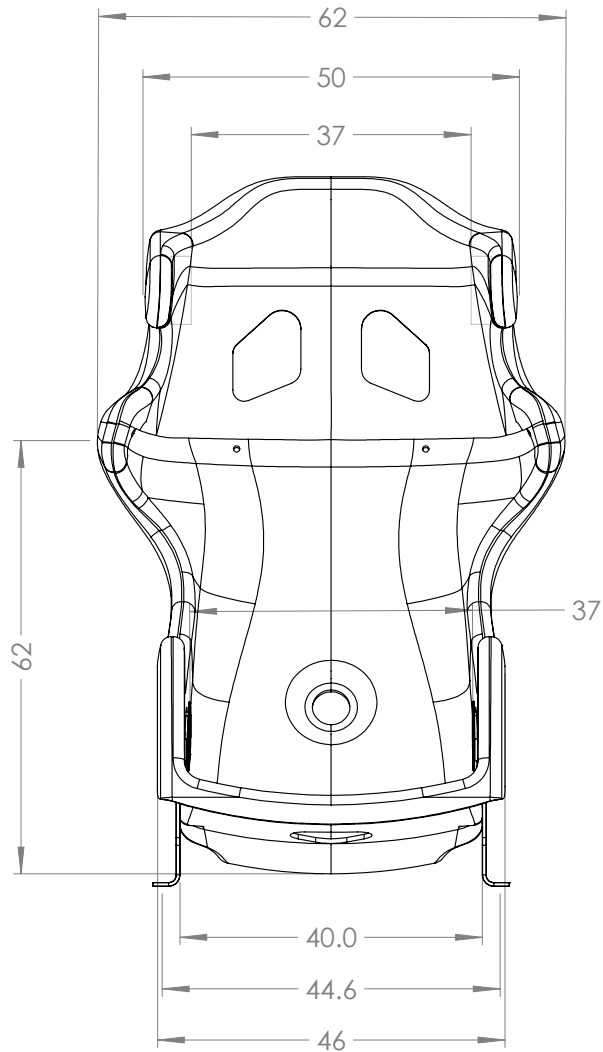

119 SERIES SEAT DIMENSIONS

NOT TO SCALE
DIMENSIONS IN CM
VERTICAL DIMENSIONS WILL VARY DEPENDING ON SEAT MOUNTING ANGLE

RT4119THR

Racetech