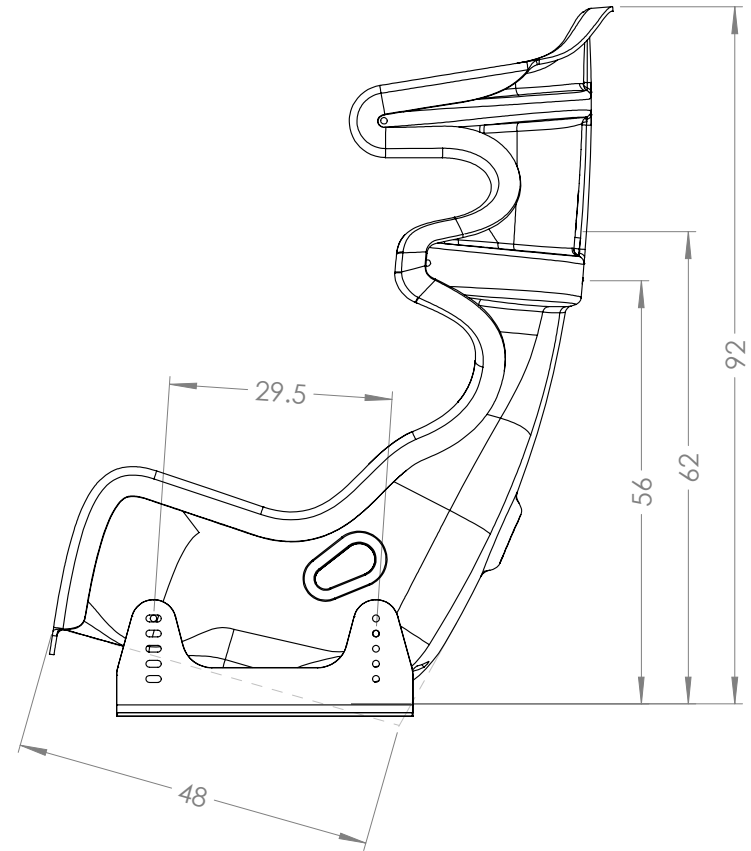

119 SERIES SEAT DIMENSIONS

NOT TO SCALE
DIMENSIONS IN CM
VERTICAL DIMENSIONS WILL VARY DEPENDING ON SEAT MOUNTING ANGLE

RT4119WHR

Racetech