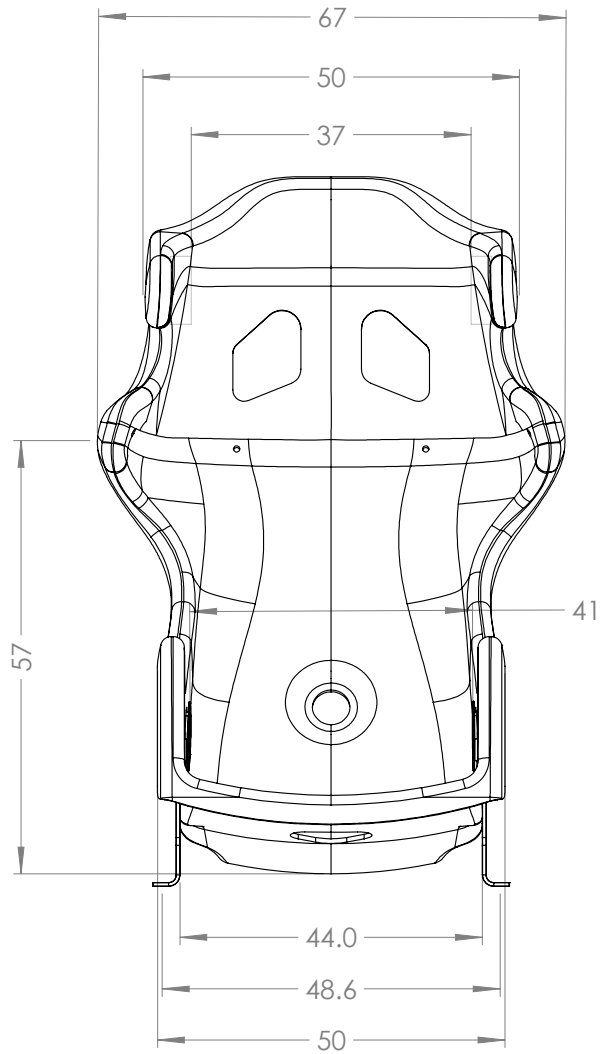

119 SERIES SEAT DIMENSIONS

NOT TO SCALE
DIMENSIONS IN CM
VERTICAL DIMENSIONS WILL VARY DEPENDING ON SEAT MOUNTING ANGLE

RT4119WHR

Racetech