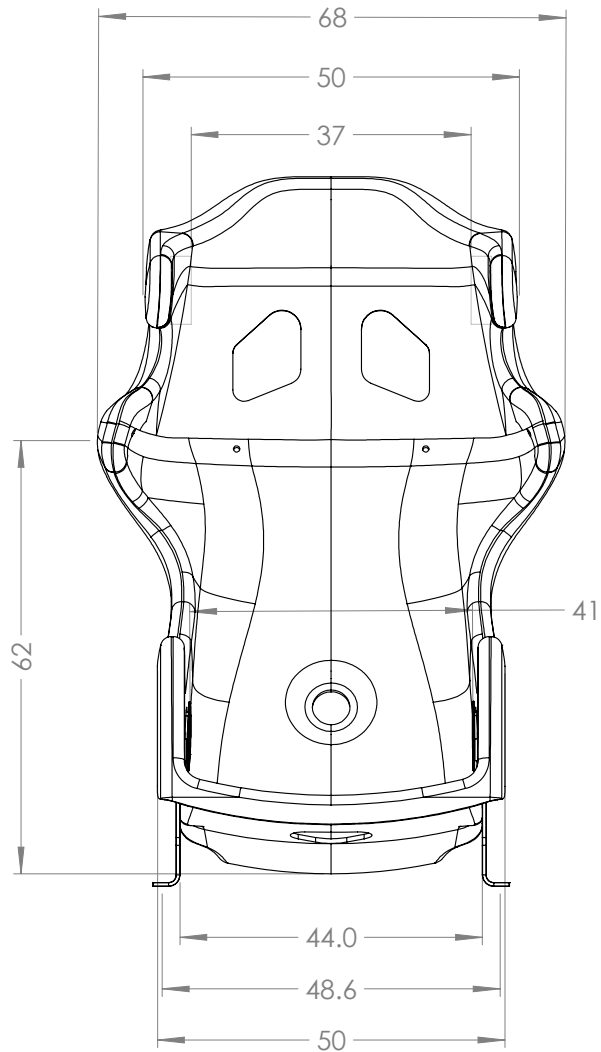

119 SERIES SEAT DIMENSIONS

NOT TO SCALE
DIMENSIONS IN CM
VERTICAL DIMENSIONS WILL VARY DEPENDING ON SEAT MOUNTING ANGLE

RT4119WTHR

Racetech