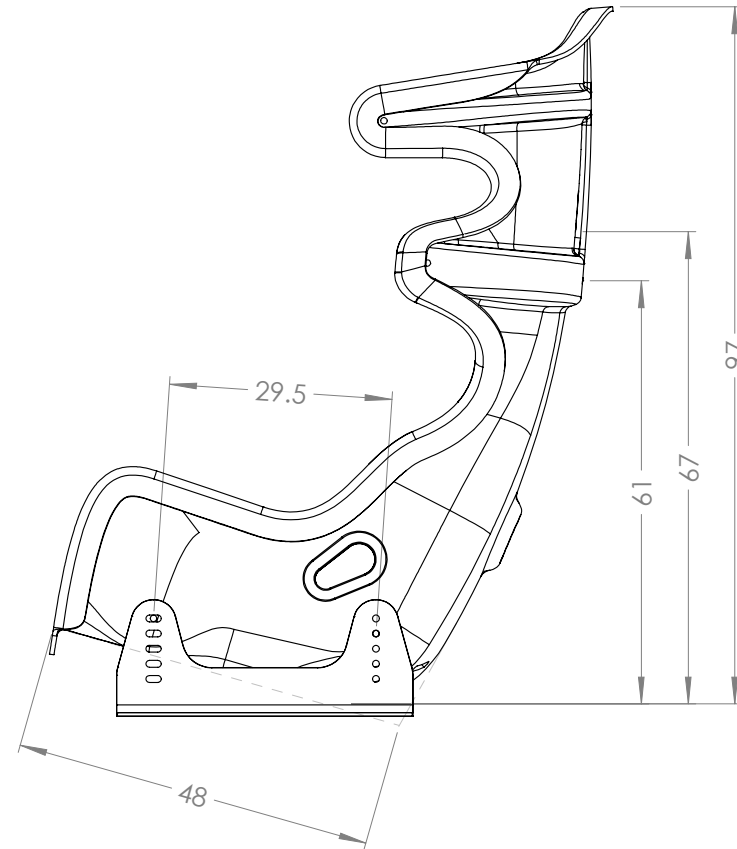

119 SERIES SEAT DIMENSIONS

NOT TO SCALE
DIMENSIONS IN CM
VERTICAL DIMENSIONS WILL VARY DEPENDING ON SEAT MOUNTING ANGLE

RT4119WTHR

Racetech